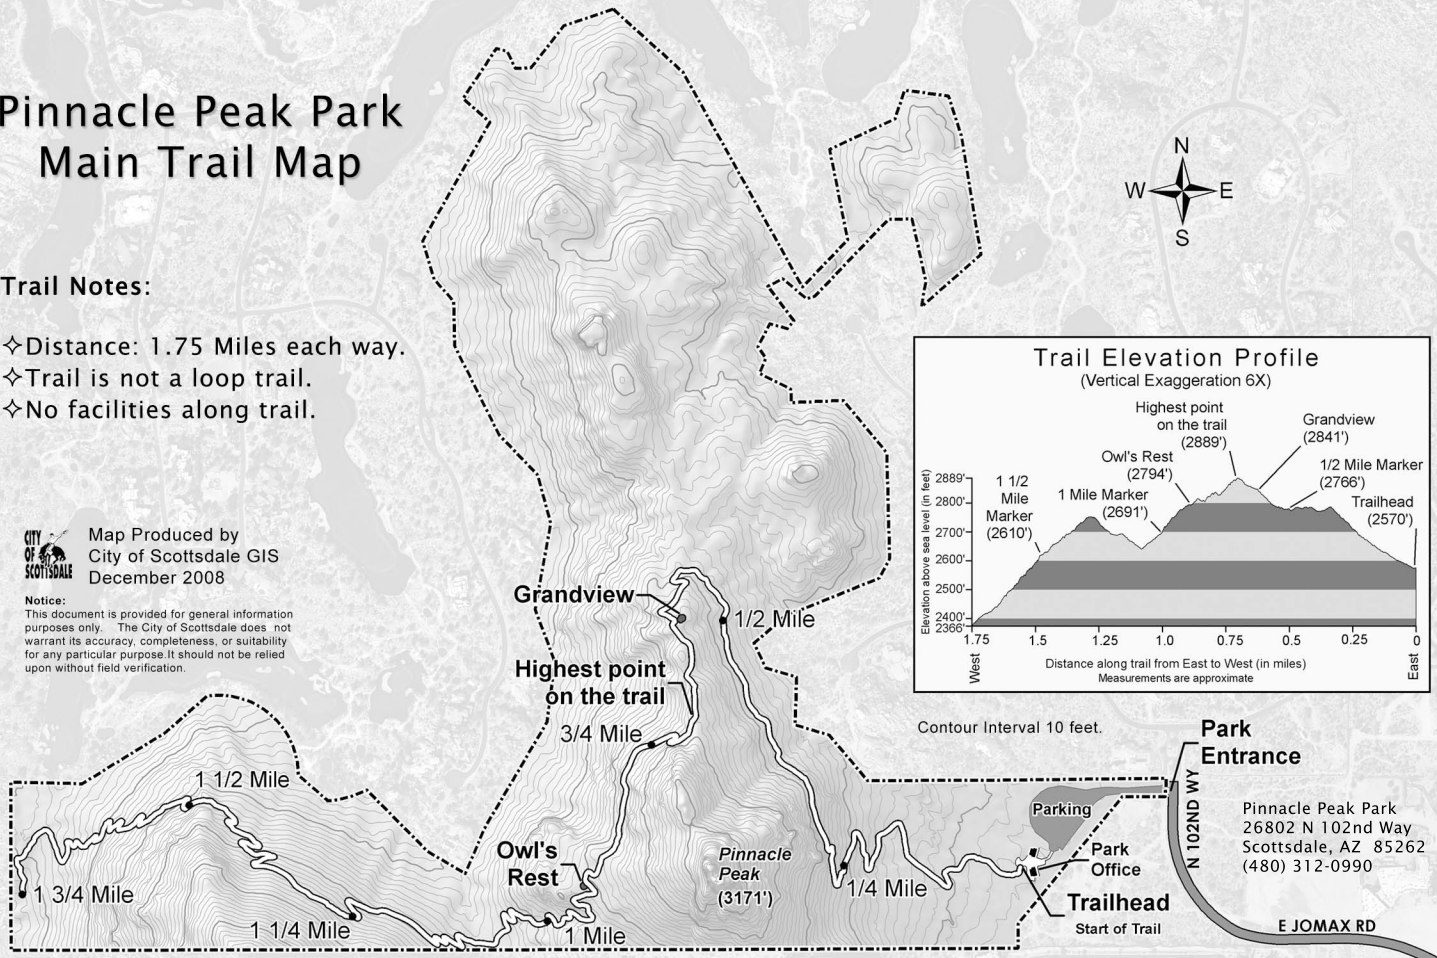

Contour Interval 10 feet.